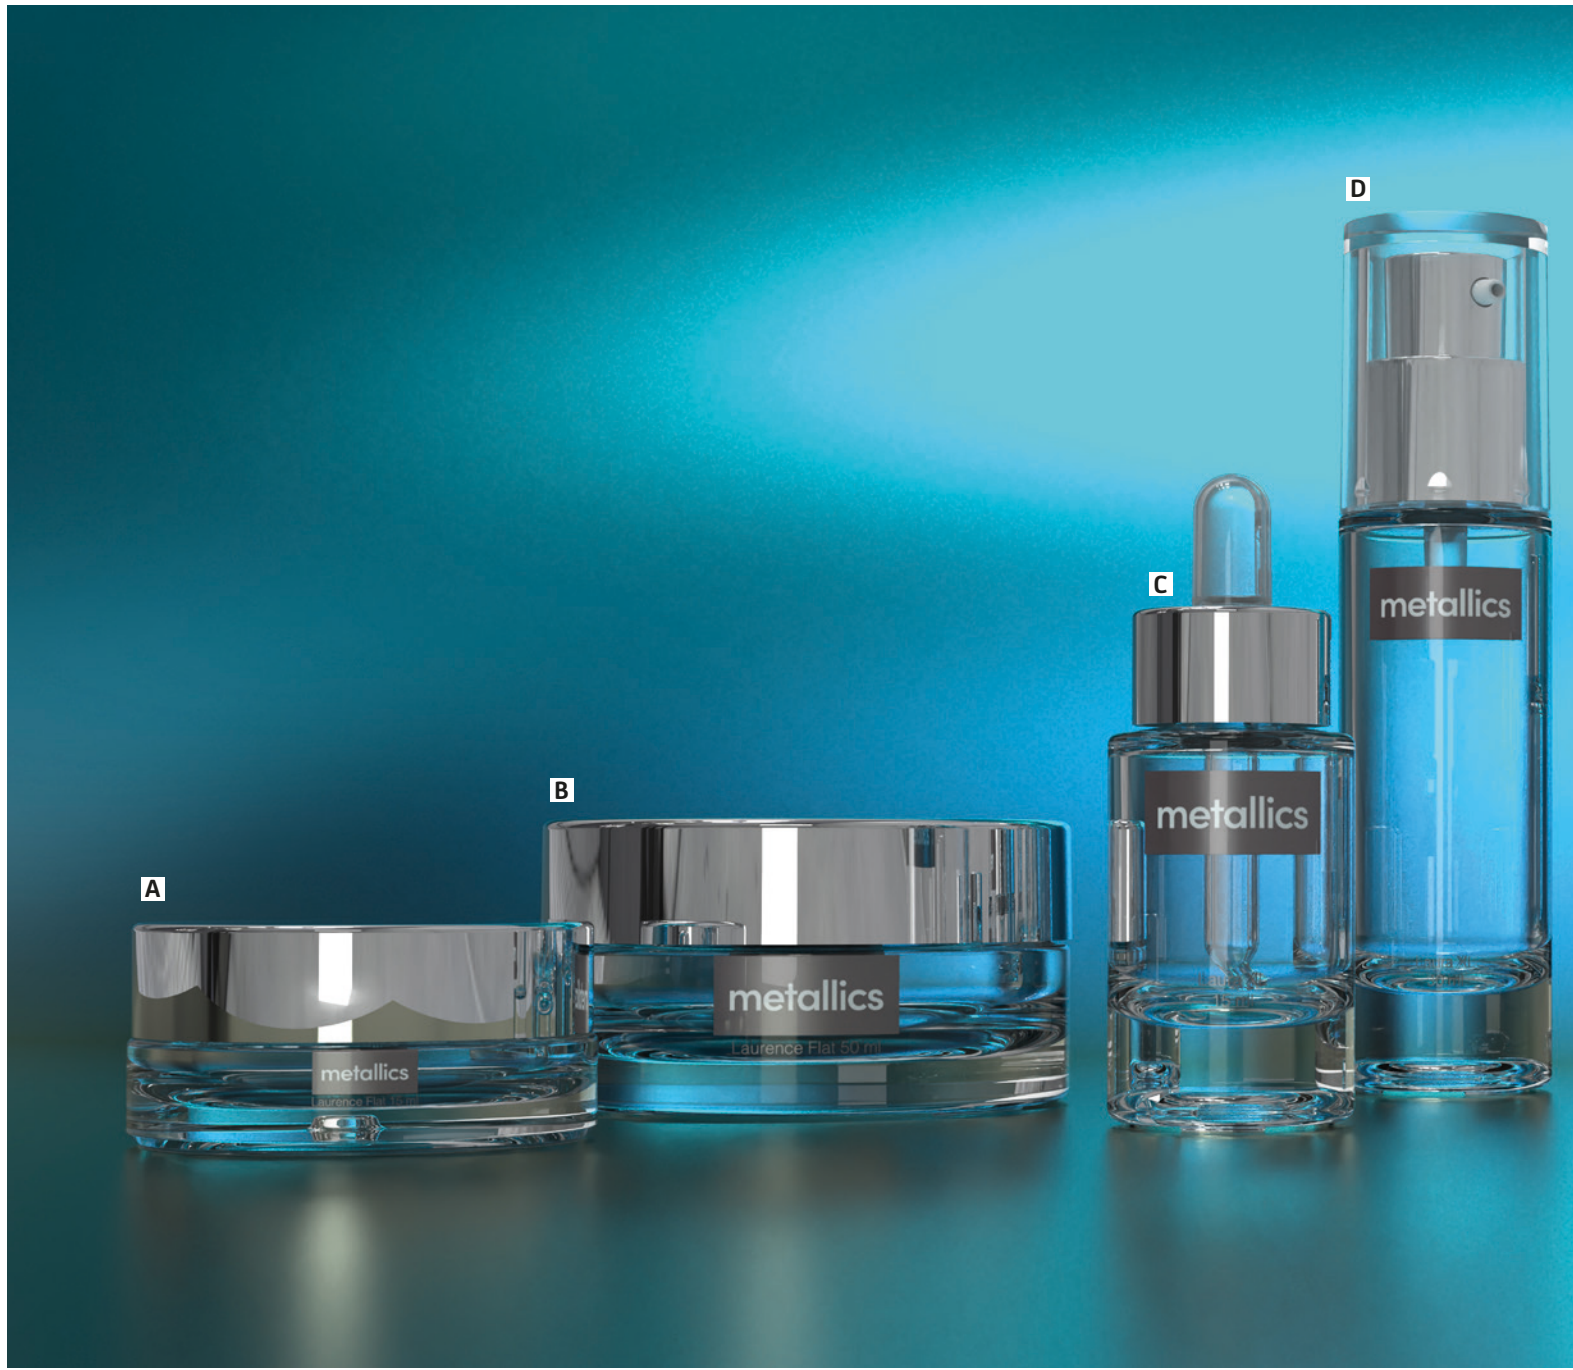

A - Laurence Flat 15 glass jar / Stefy 50 Alu overshell lid / D40 shive
B - Laurence Flat 50 glass jar / Stefy 100 Alu overshell lid / D58 shive

C - Laura XL 15 glass bottle / Make Up Alu overshell dropper
D - Laura XL 30 glass bottle / Aria Luxe dispenser / Aria Luxe overcap